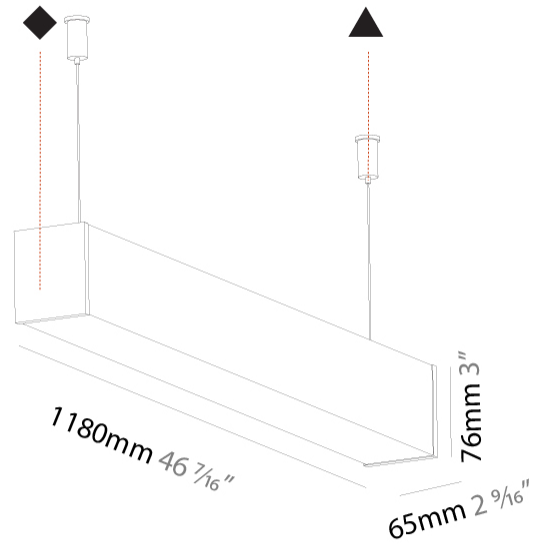

GENERAL

Series: Fino
Brand: Prolicht
Division: Architectural
Mounting Type: Suspension
Mounting Location: Ceiling
Subcategory: Profile

PHYSICAL

Shape: Rectangle
Length (mm): 1180
Length (in): 46 ⁷/₁₆
Width (mm): 65
Width (in): 2 ⁹/₁₆
Height (mm): 76
Height (in): 3
Max. Overall Height (mm): 2076
Max. Overall Height (in): 81 ³/₄
Light Distribution: Omnidirectional
Weight (kg): 3.634
Weight (lbs): 8.011
Diffuser: PMMA - Opal
Fixture Finish: [SSR / BKV / CWI / CRY / HAB / UFT / ITA / RUA / FTG / MYG / LOD / PUS / FRO / FUP / KIA / POP / BLS / SPG / MEY / GOH / GUM / CHC / COM / ABZ / JAG / OBR / MOS / ROR](#)
Fixture Material: Aluminum
Cable Details: [2000mm or 4000mm Transparent Cable](#)
Upon Request: Cable colour - White / Black / Orange / Red

ELECTRICAL

Lamp Type: LED (Zhaga Standard)
Input Wattage (W): 20
Total Output Wattage (W): 16 / 12.8 (3500K)
Dimming: [Non-Dimming / Phase Dimming (120Vac only) / 0-10V Dimming](#)
Driver Included: Yes
Driver Location: Integrated
Driver Type: Constant Current - 120 / 277Vac
Driver Class: Class 2
Input Voltage (V): 120 - 277
Constant Current (MA): 350 / 400 (3500K)

LED

[Color Temperature (°K): 3000 / 3500 / 4000](#)
Max. Delivered Lumen (lm): 2280 / 2362 / 2410
CRI: >80 CRI
Lamp Life (hrs): 50000

OPTICAL

RATINGS AND CERTIFICATIONS

Certified By: Certified for North American Standards
IP rating: IP20