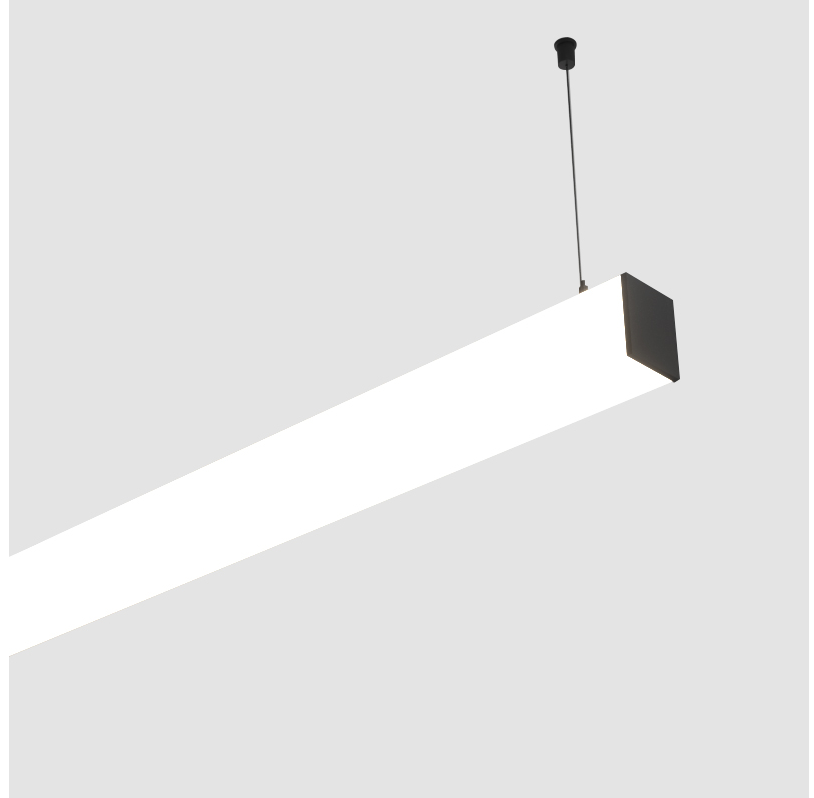

GENERAL

Series: Fino
Brand: Prolicht
Division: Architectural
Mounting Type: Suspension
Mounting Location: Ceiling
Subcategory: Profile

PHYSICAL

Shape: Rectangle
Length (mm): 1180
Length (in): 46 ⁷/₁₆
Width (mm): 65
Width (in): 2 ⁹/₁₆
Height (mm): 76
Height (in): 3
Max. Overall Height (mm): 2076
Max. Overall Height (in): 81 ³/₄
Light Distribution: Omnidirectional
Weight (kg): 3.634
Weight (lbs): 8.011
Diffuser: PMMA - Opal
Fixture Finish: [SSR / BKV / CWI / CRY / HAB / UFT / ITA / RUA / FTG / MYG / LOD / PUS / FRO / FUP / KIA / POP / BLS / SPG / MEY / GOH / GUM / CHC / COM / ABZ / JAG / OBR / MOS / ROR](#)
Fixture Material: Aluminum
Cable Details: [2000mm or 4000mm Transparent Cable](#)
Upon Request: Cable colour - White / Black / Orange / Red

ELECTRICAL

Lamp Type: LED (Zhaga Standard)
Input Wattage (W): 20
Total Output Wattage (W): 16 / 12.8 (3500K)
Dimming: [Non-Dimming / Phase Dimming (120Vac only) / 0-10V Dimming](#)
Driver Included: Yes
Driver Location: Integrated
Driver Type: Constant Current - 120 / 277Vac
Driver Class: Class 2
Input Voltage (V): 120 - 277
Constant Current (MA): 350 / 400 (3500K)

LED

[Color Temperature (°K): 3000 / 3500 / 4000](#)
Max. Delivered Lumen (lm): 2280 / 2362 / 2410
CRI: >80 CRI
Lamp Life (hrs): 50000

OPTICAL

RATINGS AND CERTIFICATIONS

Certified By: Certified for North American Standards
IP rating: IP20